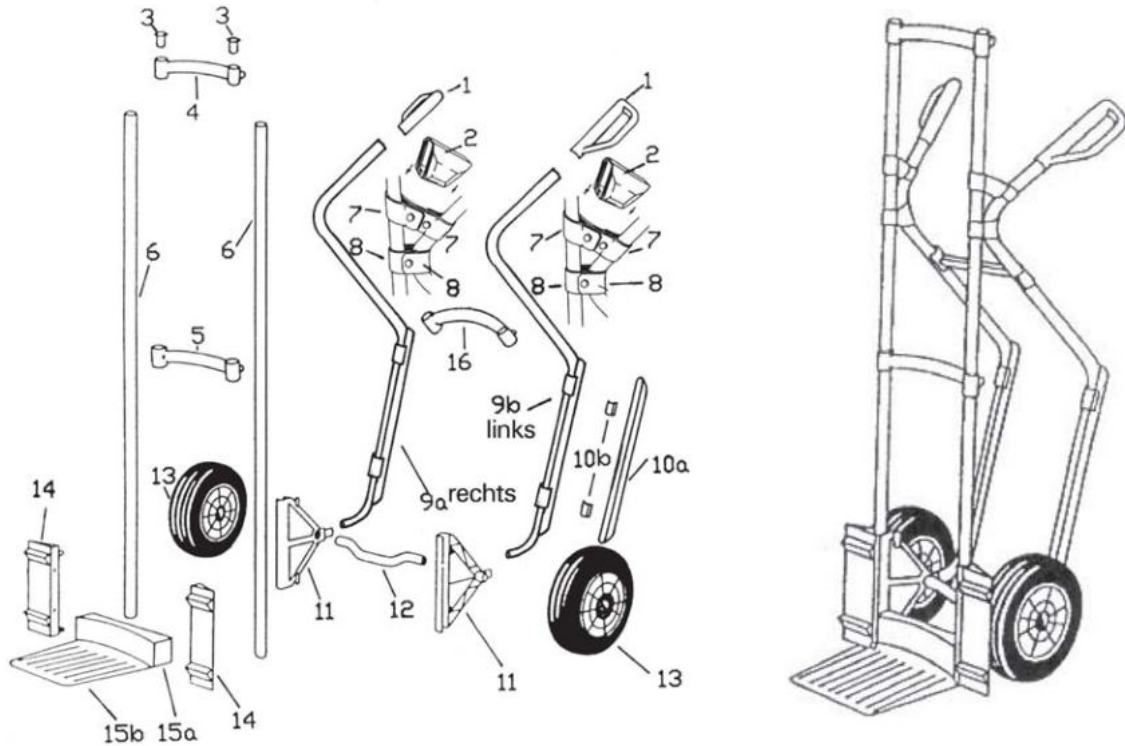

THE ORIGINAL
MADE IN GERMANY

Qty.	Diagram no.	Description	Part no.
		Hand truck, complete	2 011 21
1		Safety handle	1071
2		Cover for strut connector	101 1 826
3		Stopper for elliptical tube	101 1 872
4		Top grey crosspiece	101 1 869
5		Middle grey crosspiece	101 1 870
6		Frame upright, 1300 mm	101 1 743
3-6		Frame assy complete	101 1 742
7		Pipe clamp	101 1 028
8		Pipe clamp	101 1 025
9a		Right rear strut, complete	101 1 360
9b		Left rear strut, complete	101 1 160

Qty.	Diagram no.	Description	Part no.
	10a	Exlan skid	101 1 014
	10b	Fixing clip for skid	101 1 878
	11	Axle plate, big	101 1 001
	12	Curved aluminium axle, 440 mm	101 1 131
	13	Wheel no. 21, radial tyre	880 0 021
	14	Wheel guard, blue	101 1 011
	15a	Shovel stick	101 1 039
	15b	Foot plate	101 1 411
	15a+b	Complete shovel assy	101 1 401
	16	Curved grey crosspiece	101 1 854