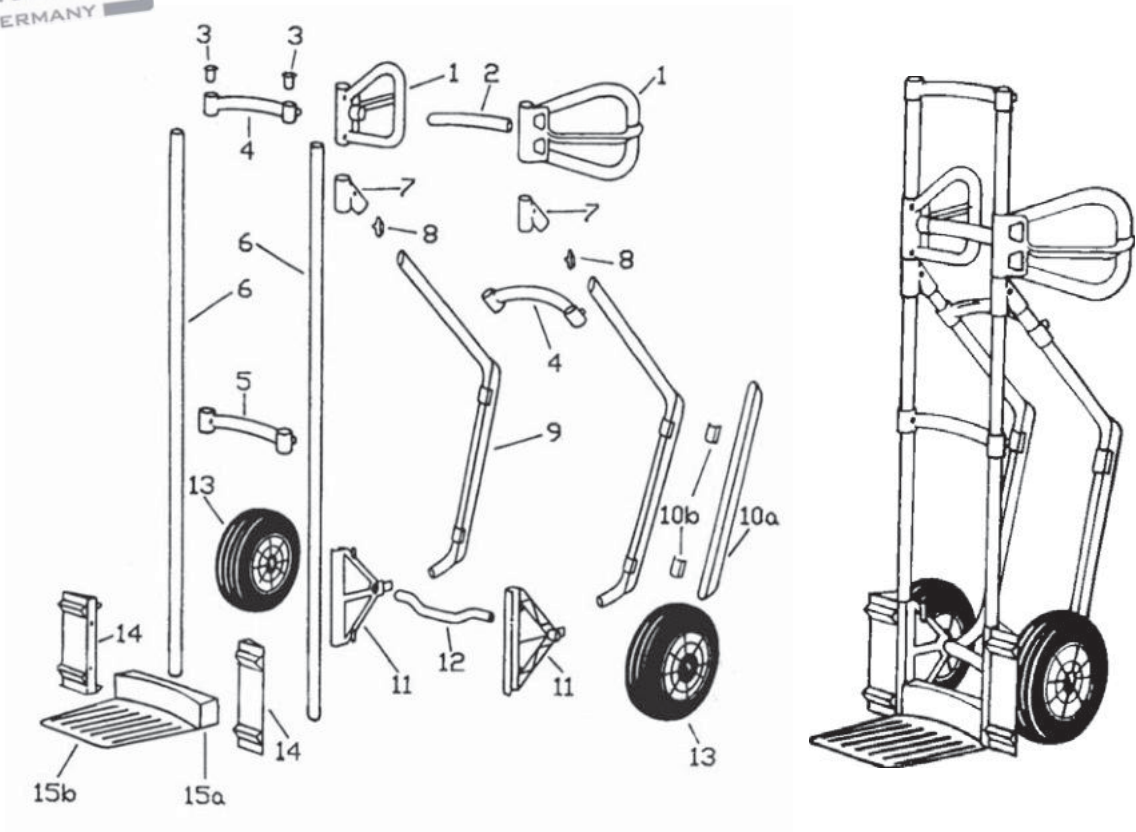

THE ORIGINAL
MADE IN GERMANY

Qty.	Diagram no.	Description	Part no.
		Hand truck, complete	243 811 21
1		Ear type handle with hand guard	101 1 893
2		Crosspiece ear type handle	101 1 884
3		Stopper for elliptical tube	101 1 872
4		Top grey crosspiece	101 1 869
5		Middle grey crosspiece	101 1 870
6		Frame upright 1300mm	101 1 743
3-6		Frame assy complete	101 1 940
7		Grey angular rear strut connector	101 1 887
8		Spacer for rear strut connector	101 1 888
9		Rear strut assy	101 1 258

Qty.	Diagram no.	Description	Part no.
	10a	Exlan skid	101 1 014
	10b	Fixing clip for skid	101 1 878
	11	Axle plate, big	101 1 001
	12	Curved aluminium axle, 440mm	101 1 131
	13	Wheel no. 21, radial tyre	880 0 021
	14	Wheel guard, blue	101 1 011
	15a	Shovel stick	101 1 039
	15b	Foot plate	101 1 411
	15a+b	Complete shovel assy	101 1 401