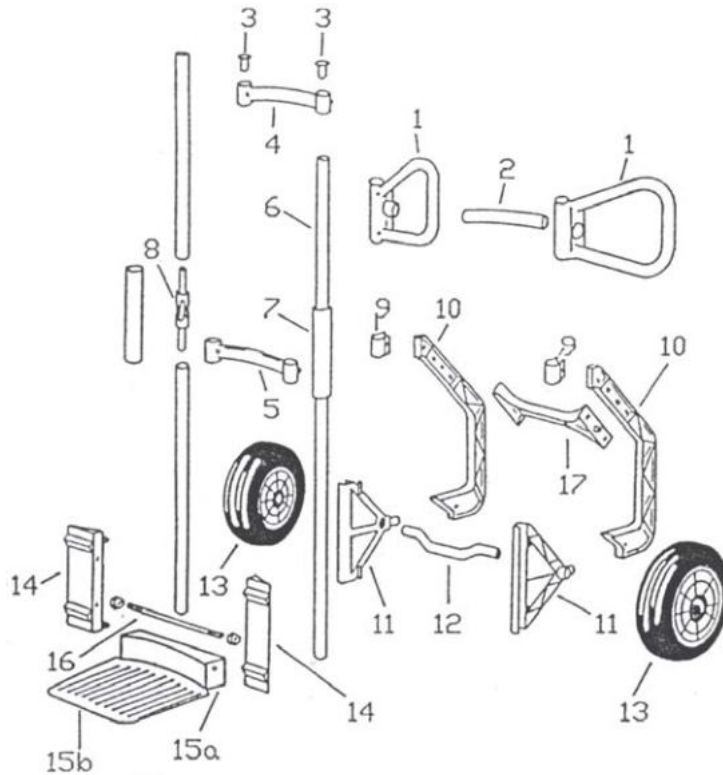

THE ORIGINAL  
MADE IN GERMANY

Qty.	Diagram no.	Description	Part no.
		Hand truck complete	271 851 21
1		Ear type handle	101 1 873
2		Crosspiece for ear type handle	101 1 884
3		Stopper for elliptical tube	101 1 872
4		Top grey crosspiece	101 1 869
5		Middle grey crosspiece	101 1 870
1,2,3,4		Foldable frame assy complete, 1100 mm	101 1 841
7		Sleeve	101 1 038
8		Joint for elliptical aluminium tube	101 1 864
9		Connector clamp	101 1 877
10		Exlan skid	101 1 875

Qty.	Diagram no.	Description	Part no.
	11	Axle plate, big	101 1 001
	12	Curved aluminium axle, 440 mm	101 1 131
	13	Wheel no. 21, radial tyre	880 0 021
	14	Wheel guard, blue	101 1 011
	15a	Shovel stick	101 1 039
	15b	Foot plate	101 1 411
	15a+b	Complete shovel assy	101 1 401
	16	Threaded shovel shaft	102 1 024
	17	Crosspiece skids	101 1 876