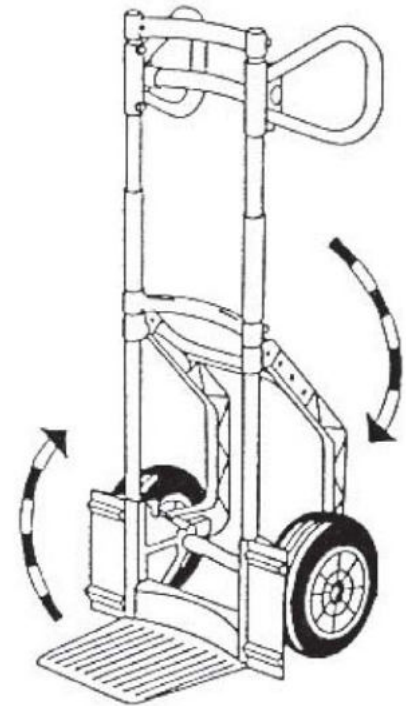

THE ORIGINAL  
MADE IN GERMANY

Qty.	Diagram no.	Description	Part no.
		Hand truck complete	271 851 21
1		Ear type handle	101 1 873
2		Crosspiece for ear type handle	101 1 884
3		Stopper for elliptical tube	101 1 872
4		Top grey crosspiece	101 1 869
5		Middle grey crosspiece	101 1 870
1,2,3,4		Foldable frame assy complete, 1100 mm	101 1 841
7		Sleeve	101 1 038
8		Joint for elliptical aluminium tube	101 1 864
9		Connector clamp	101 1 877
10		Exlan skid	101 1 875

Qty.	Diagram no.	Description	Part no.
	11	Axle plate, big	101 1 001
	12	Curved aluminium axle, 440 mm	101 1 131
	13	Wheel no. 21, radial tyre	880 0 021
	14	Wheel guard, blue	101 1 011
	15a	Shovel stick	101 1 039
	15b	Foot plate	101 1 411
	15a+b	Complete shovel assy	101 1 401
	16	Threaded shovel shaft	102 1 024
	17	Crosspiece skids	101 1 876